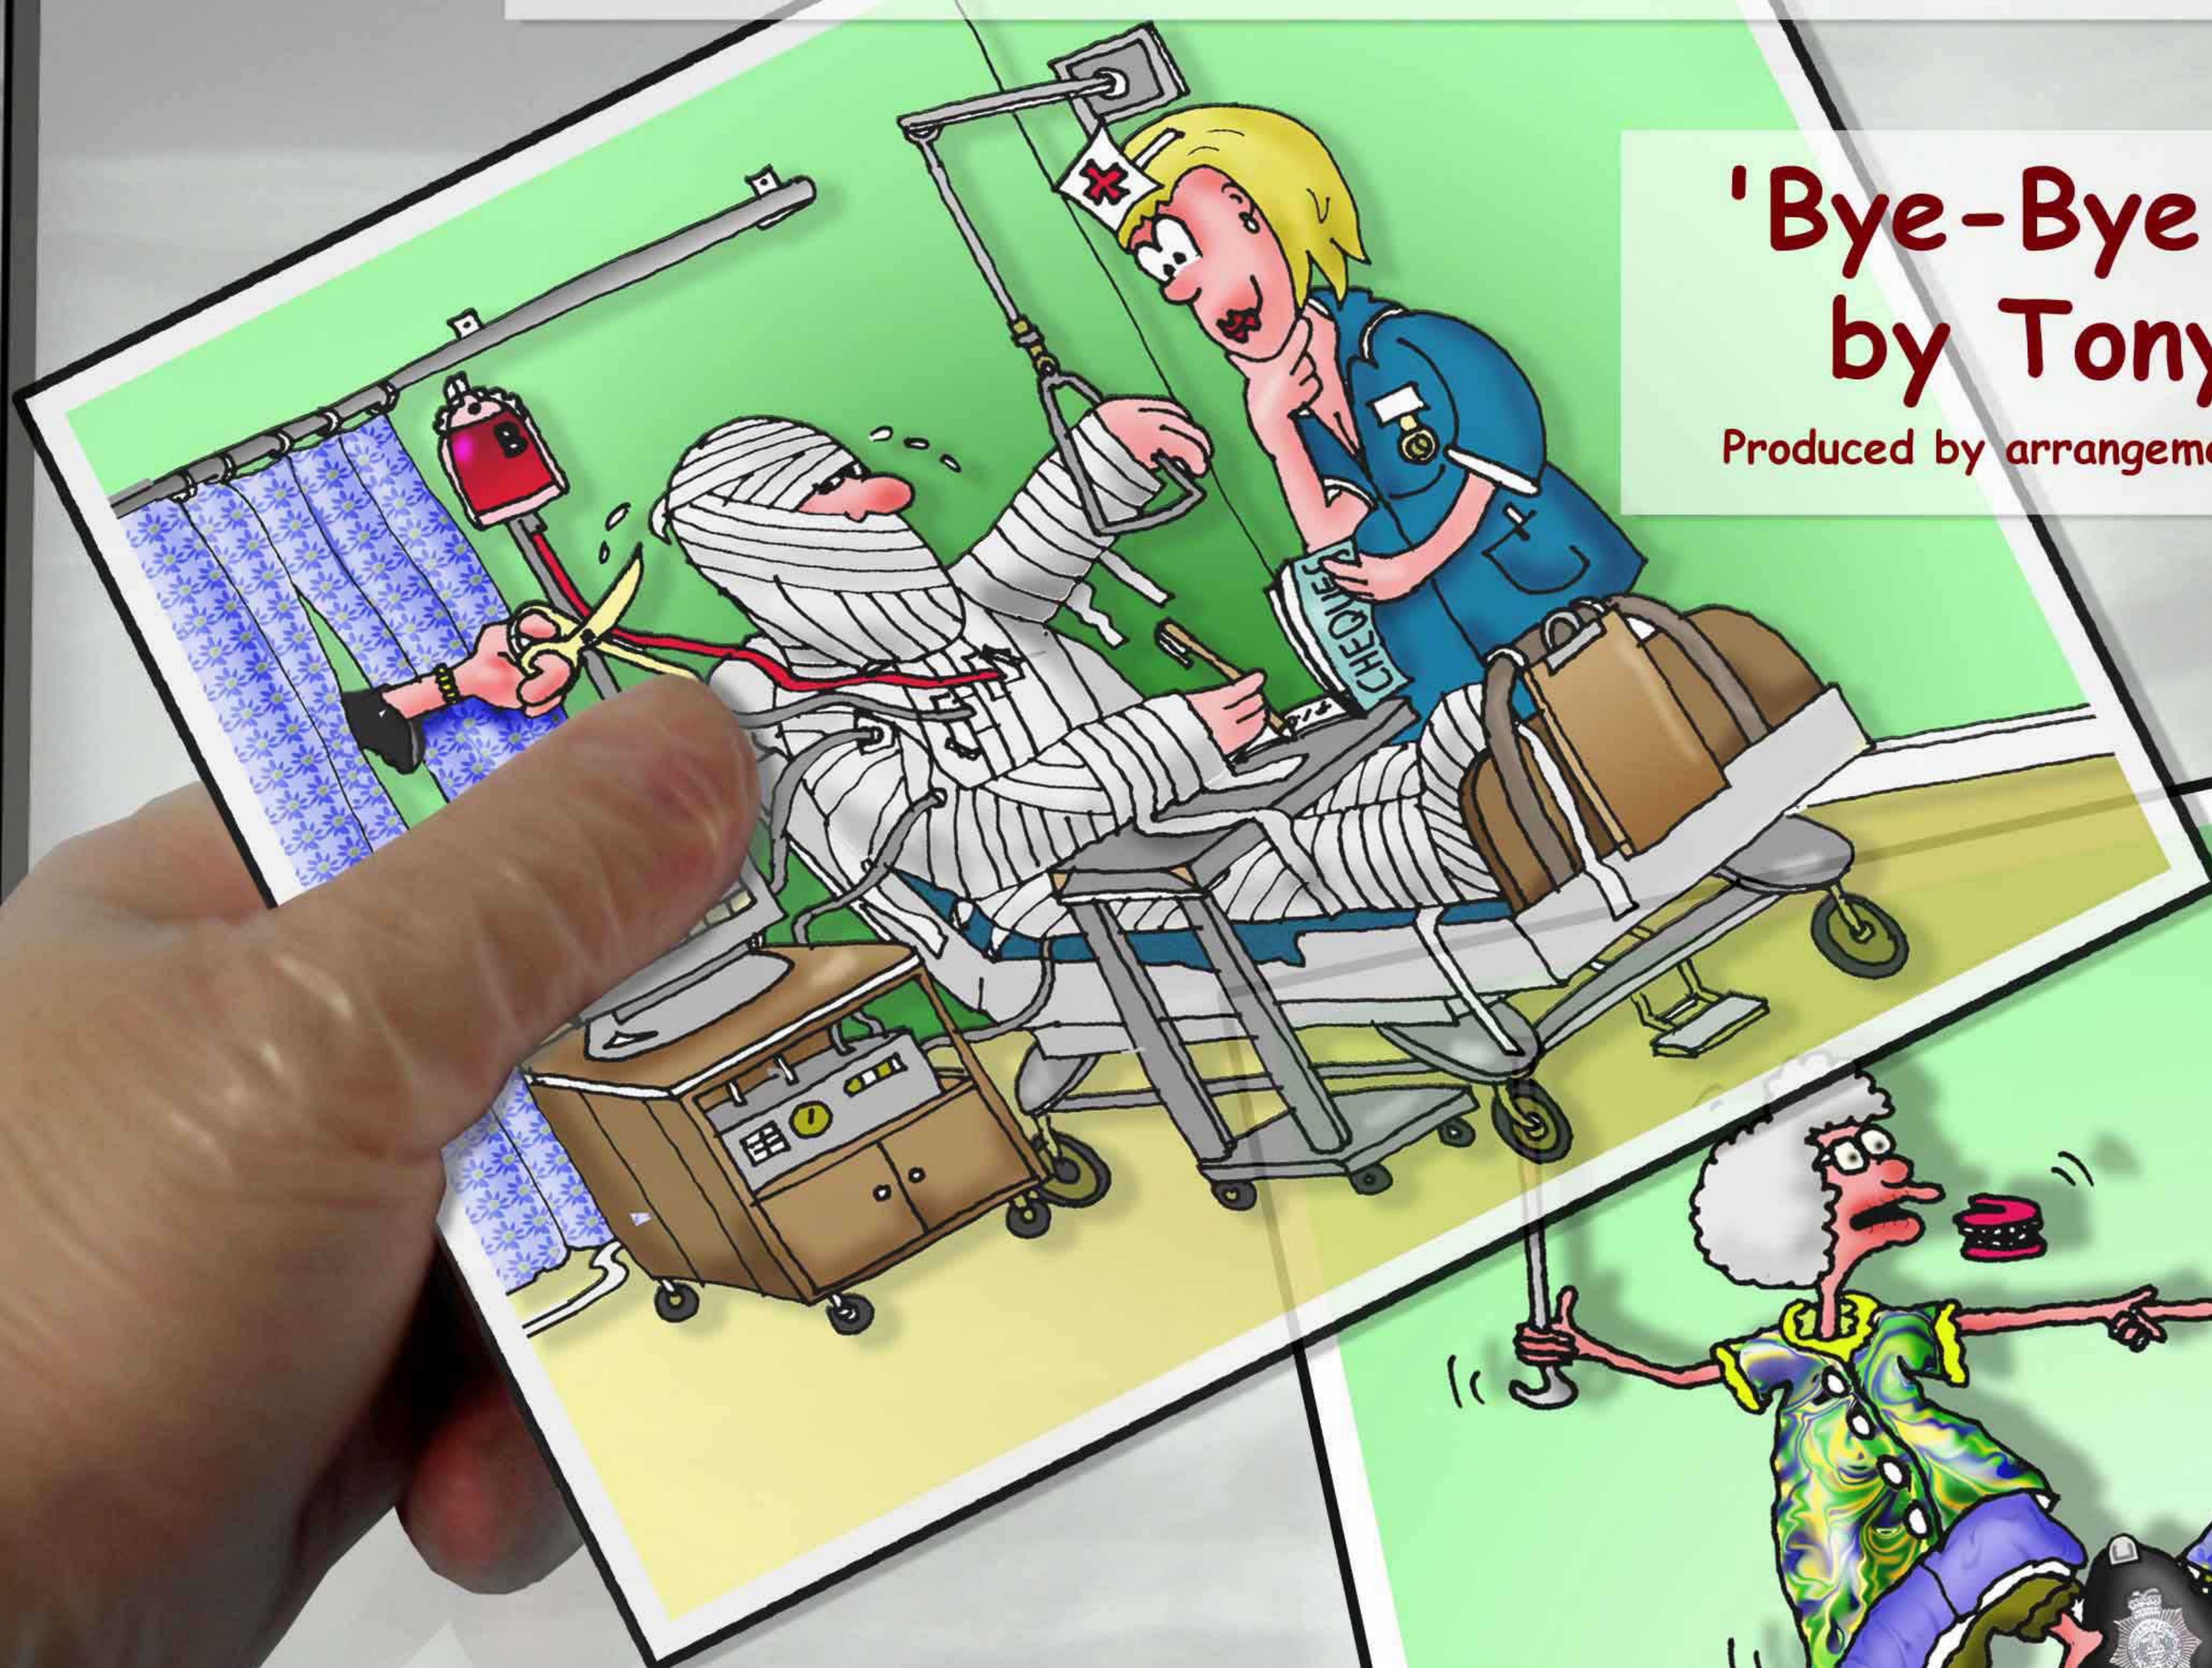

# “WHO CARES WINS”

Two one-act comedy plays with a medical care theme

**'Bye-Bye Mr Heim'**  
by Tony Layton

Produced by arrangement with Plays And Musicals

**'Blue Suede Blues'**  
by Diana Raffle

Produced by arrangement with Samuel French